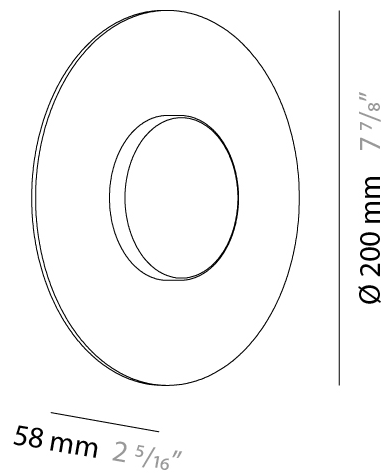

HALOS SURFACE

D93247

base number

1. To build a product code in our configurator select the specify button on the base model # product page
2. To build a manual product code on this datasheet choose from the options listed below in blue font and add the suffix to the base model #

GENERAL

Series: Halos _____
Brand: Milan _____
Division: Design _____
Mounting Type: Surface _____
Mounting Location: Wall _____

PHYSICAL

Shape: Round _____
Diameter (mm): 200 _____
Diameter (in): 7 7/8 _____
Height (mm): 200 _____
Depth (mm): 58 _____
Height (in): 7 7/8 _____
Depth (in): 2 5/16 _____
Light Distribution: Omnidirectional _____
Weight (kg): 0.5 _____
Weight (lbs): 0.999 _____
Diffuser: Satin Glass _____
Fixture Finish: MBQ _____
Fixture Material: Glass / Metal _____

ELECTRICAL

Lamp Type: LED _____
Input Wattage (W): 9.6 _____
Dimming: Electronic Low Voltage Dimming _____
Input Voltage (V): 120Vac Direct Line _____

LED

Color Temperature (°K): 3000 _____
Max. Delivered Lumen (lm): 893 _____
CRI: >90 CRI _____
Lamp Life (hrs): 50000 _____

OPTICAL

RATINGS AND CERTIFICATIONS

Certified By: CSA Certified to UL and CSA Standards _____
IP rating: IP20 _____