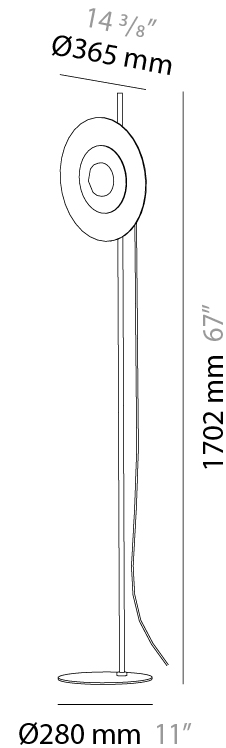

HALOS PORTABLE

D94052

base number

1. To build a product code in our configurator select the specify button on the base model # product page
2. To build a manual product code on this datasheet choose from the options listed below in blue font and add the suffix to the base model #

GENERAL

Series: Halos
Brand: Milan
Division: Design
Mounting Type: Portable
Mounting Location: Floor
Subcategory: Floor

PHYSICAL

Shape: Round
Diameter (mm): 365
Diameter (in): 14 ³/₈
Height (mm): 1702
Height (in): 67
Light Distribution: Omnidirectional
Weight (kg): 3.7
Weight (lbs): 7.999
Diffuser: Satin Glass
Fixture Finish: MBQ
Fixture Material: Glass / Metal

ELECTRICAL

Lamp Type: LED
Input Wattage (W): 9.6
Input Voltage (V): 120Vac Direct Line

LED

Color Temperature (°K): 2700
Max. Delivered Lumen (lm): 893
CRI: >90 CRI

OPTICAL

RATINGS AND CERTIFICATIONS

Certified By: CSA Certified to UL and CSA Standards
IP rating: IP20

PROJECT

TYPE

SPECIFIER

QUANTITY

DATE